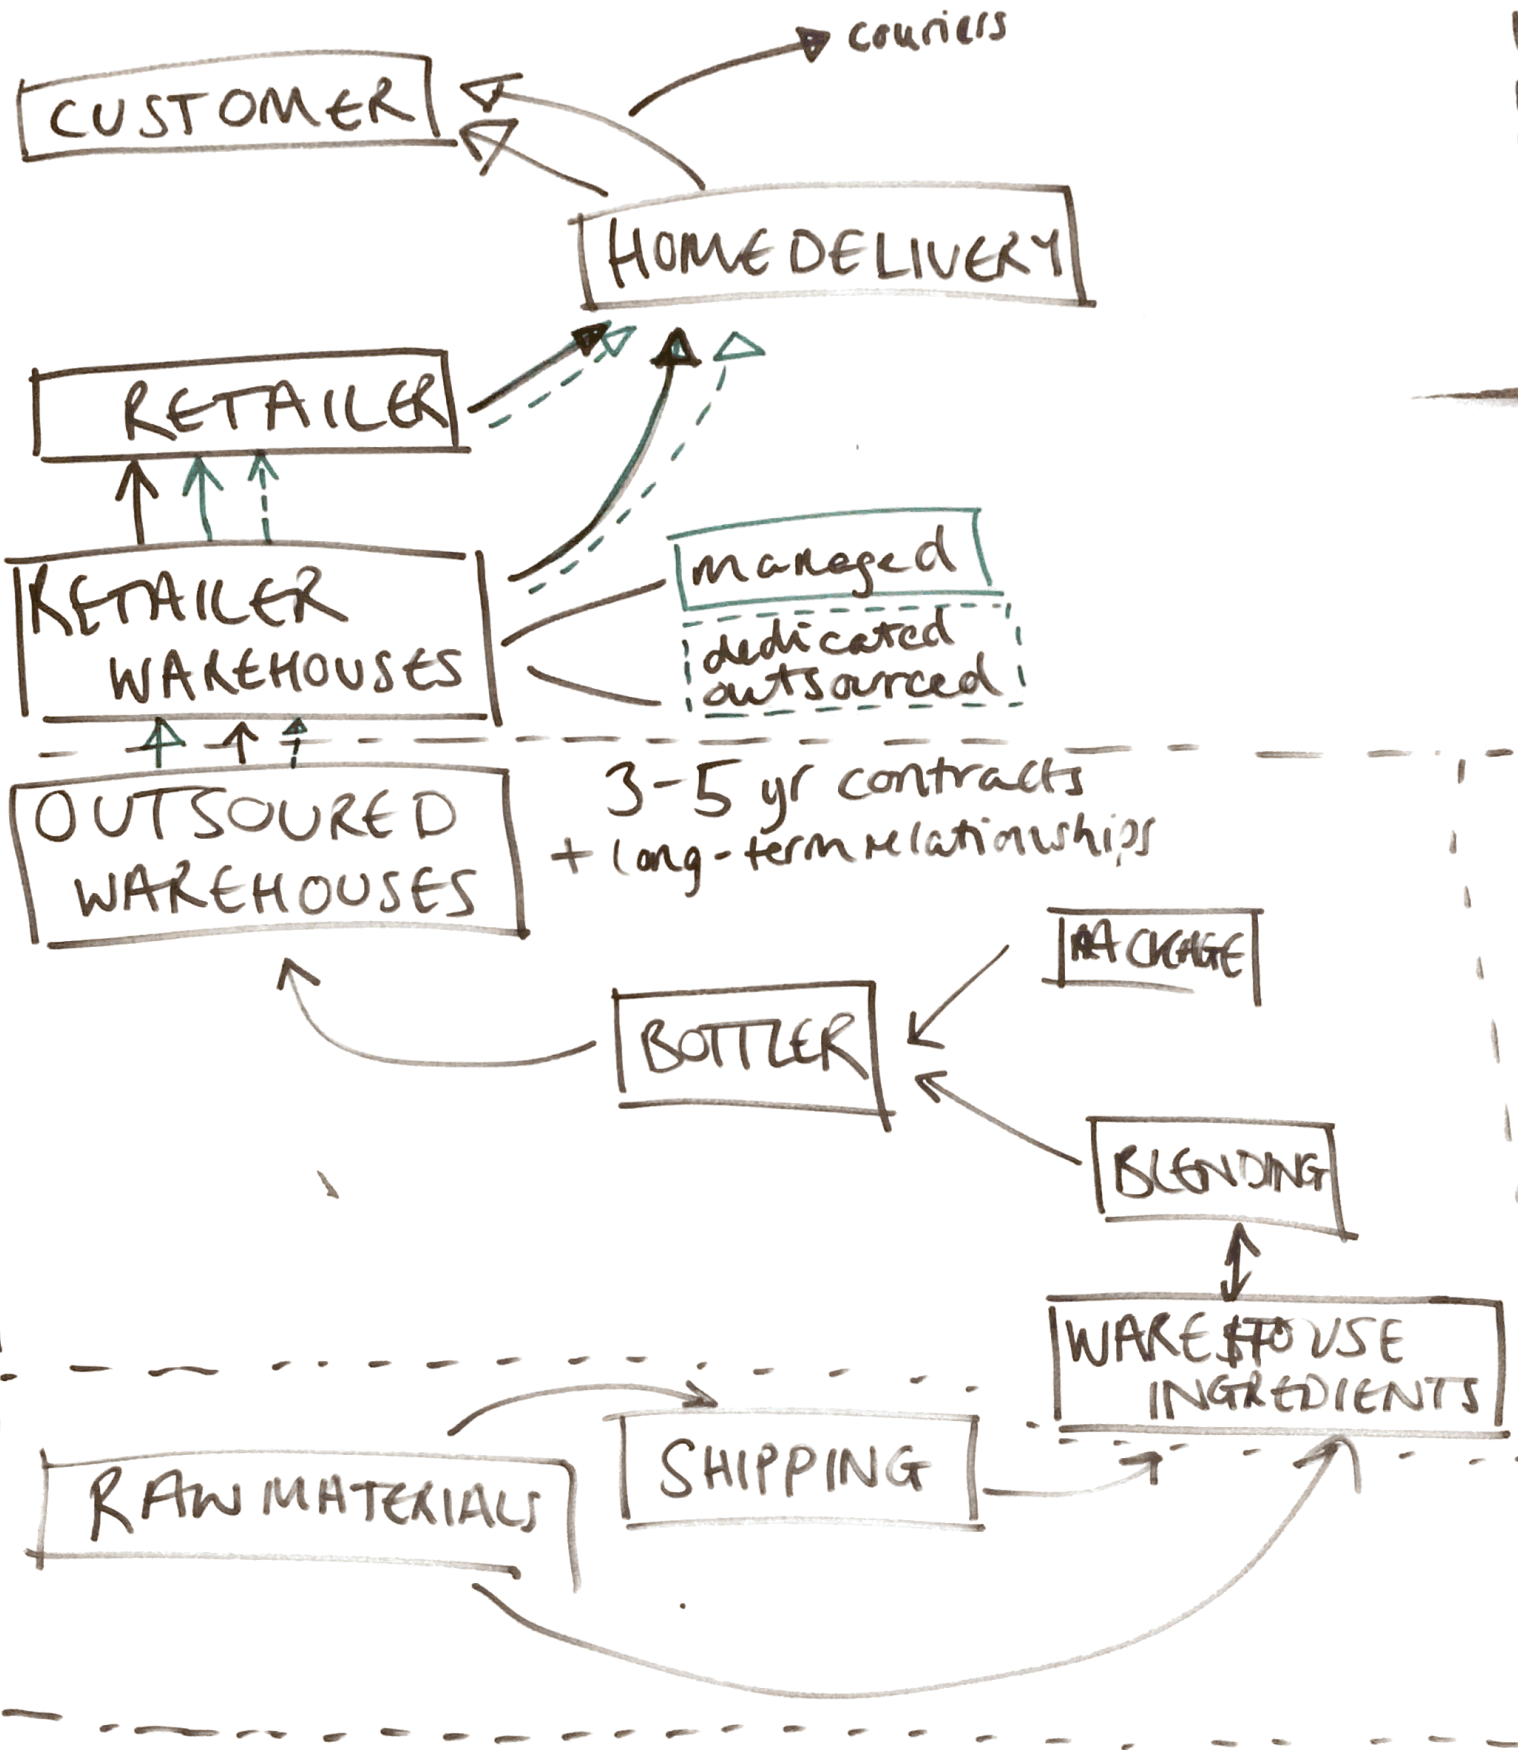

Oliver

Ducks

BRASSICKS

TYPES

- Own Transport - employed drivers
 - \ agency drivers
- Third party contracted to FNET member
 - \ subcontracting
 - \ no subcontracting
- (A) Warehouses - permanent staff (owned & outsourced)
 - \ agency staff
- Third party contracted to buyer
- Grower transport - owned (tractor / wheelbarrow / motorcycle)
 - \ third party
- Additional storage / warehouse
- Transport of workers
- Transport from produce collection point
- Third party contracted to a supplier
 - (subcontracted
 - (no subcontracting
- Carriers