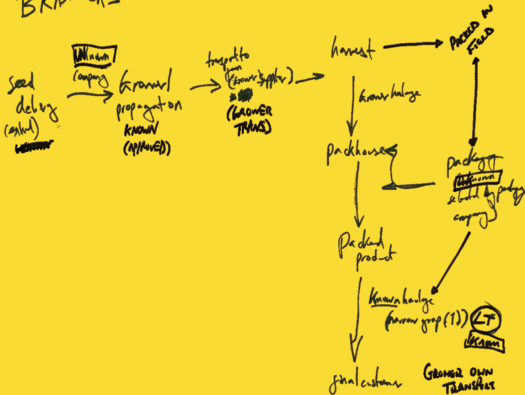

Oliver

Ducks

BRASSICKS

TYPES

- Own Transport - employed drivers
 - \ agency drivers
- Third party contracted to FNET member
 - \ subcontracting
 - \ no subcontracting
- (A) Warehouses - permanent staff (owned & outsourced)
 - \ agency staff
- Third party contracted to buyer
- Grower transport - owned (tractor / wheelbarrow / motorcycle)
 - \ third party
- Additional storage / warehouse
- Transport of workers
- Transport from produce collection point
- Third party contracted to a supplier
 - (subcontracted
 - (no subcontracting
- Carriers