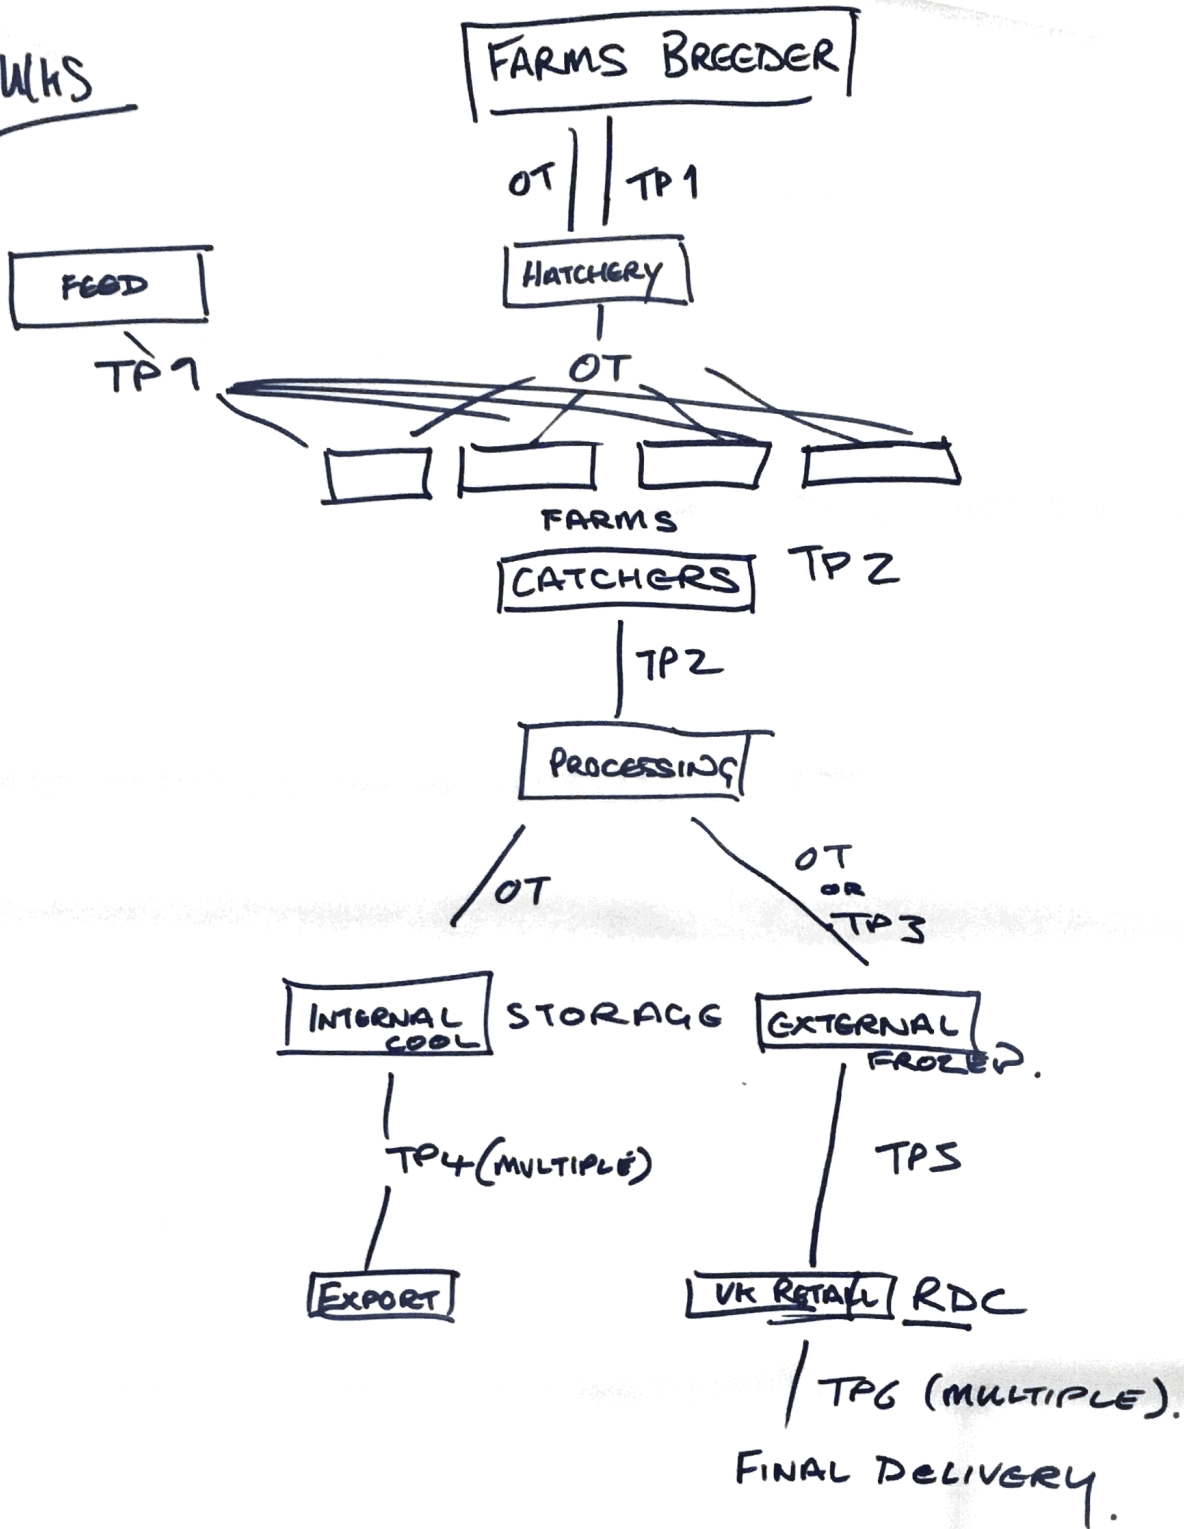

Oliver

Ducks

BRASSICKS

TYPES

- Own Transport - employed drivers
 - \ agency drivers
- Third party contracted to FNET member
 - \ subcontracting
 - \ no subcontracting
- (A) Warehouses - permanent staff (owned & outsourced)
 - \ agency staff
- Third party contracted to buyer
- Grower transport - owned (tractor / wheelbarrow / motorcycle)
 - \ third party
- Additional storage / warehouse
- Transport of workers
- Transport from produce collection point
- Third party contracted to a supplier
 - (subcontracted
 - (no subcontracting
- Carriers